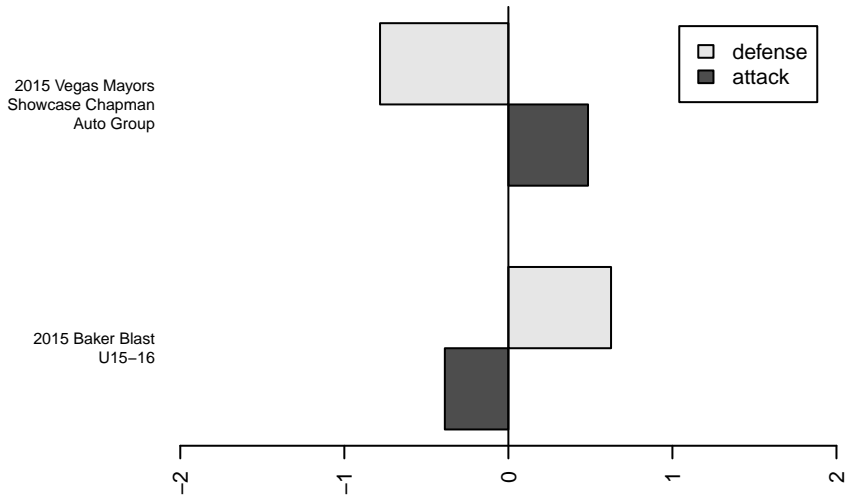

# CCB Eagles 2000B

Central City Breakers FC  
, BC  
B00 total strength=1485  
attack=20.04 defense=5.77

alt names used:

Venues played:  
2015 Baker Blast U15-16  
2015 Vegas Mayors Showcase Chapman Auto

**attack and defense variance (black dot)  
relative to other teams  
and top 10 in region**

**attack and defense rating  
relative to others at age  
and all opponents in last 13 months**

**attack and defense rating  
relative to others at age  
and all opponents in last 13 months**

**Performance relative to 13 month average**

**Performance relative to 13 month average**

average number of goals per game relative to expected

average number of goals per game relative to expected

lot. A=Neither has attack advantage, B=Opponent has both attack and defense advantage, C=Opponent has both attack and defense disadvantage, D=Both have