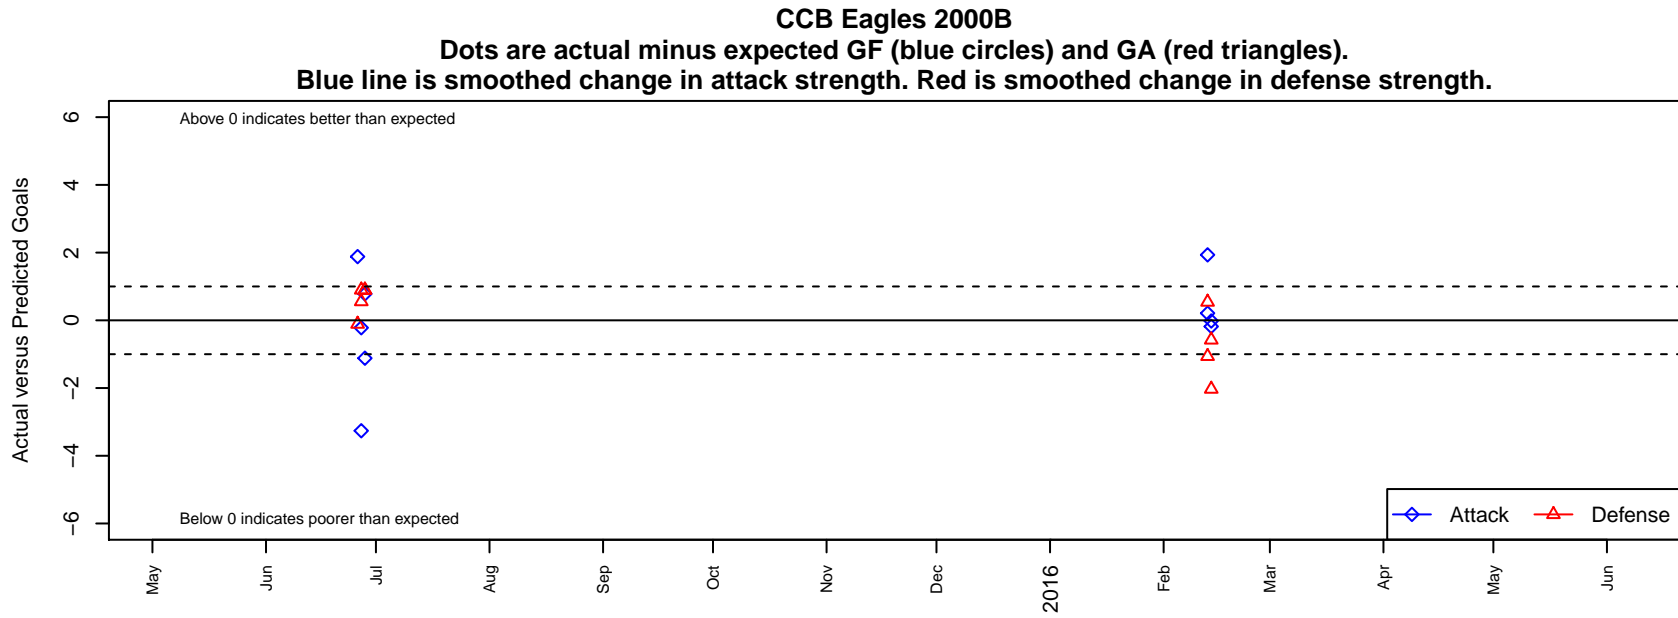

# CCB Eagles 2000B

Central City Breakers FC  
, BC  
B00 total strength=1485  
attack=20.04 defense=5.77

alt names used:

Venues played:  
2015 Baker Blast U15-16  
2015 Vegas Mayors Showcase Chapman Auto

**attack and defense variance (black dot)  
relative to other teams  
and top 10 in region**

**attack and defense rating  
relative to others at age  
and all opponents in last 13 months**

**attack and defense rating  
relative to others at age  
and all opponents in last 13 months**

**Performance relative to 13 month average**

**Performance relative to 13 month average**

average number of goals per game relative to expected

average number of goals per game relative to expected

lot. A=Neither has attack advantage, B=Opponent has both attack and defense advantage, C=Opponent has both attack and defense disadvantage, D=Both have